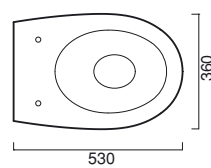

WC | BIDET

53

MUSE 53

bidet | stand bidet

cod. BIMU ○

bianco | white | weiß

cod. BIMUNE ●

nero | black | schwarz

MUSE 53

wc | stand wc

cod. VPMU ○

bianco | white | weiß

cod. VPMUNE ●

nero | black | schwarz

coprivaso SOFT-CLOSE

SOFT-CLOSE seat-cover

SOFT-CLOSE wc sitz

cod. MUSTS ○

bianco | white | weiß

cod. MUSTSNE ●

nero | black | schwarz

Bidet monoforo installabile anche a filo muro. Disponibile anche in colore nero.

Wc con scarico a parete, trasformabile a terra tramite curva tecnica. Corredato di coprivaso soft-close. Scarico 4,5 Lt. Disponibile anche in colore nero.

Bidet, 1 taphole. Also suitable for back-to-wall installation. Black finish is also available.

Wall-outlet WC, convertible to floor outlet with a pipe fitting. With soft-close toilet seat. 4.5 litres flush. Black finish is also available.

Bidet Einloch auch an der Wand installierbar. Auch in Farbe Schwarz.

WC, Abgang waagerecht, auch als innen-senkrecht mit Kunststoffbogen verwandelbar. WC-Sitz Soft-Close. Spülmenge 4,5 L. Auch in Farbe Schwarz.

photo ■ 2D dwg ■

3D dwg ■