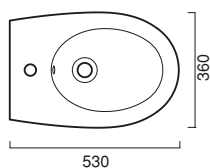

WC | BIDET

53

MUSE 53

bidet | stand bidet

cod. BIMU ○

bianco | white | weiß

cod. BIMUNE ●

nero | black | schwarz

MUSE 53

wc | stand wc

cod. VPMU ○

bianco | white | weiß

cod. VPMUNE ●

nero | black | schwarz

coprivaso SOFT-CLOSE

SOFT-CLOSE seat-cover

SOFT-CLOSE wc sitz

cod. MUSTS ○

bianco | white | weiß

cod. MUSTSNE ●

nero | black | schwarz

Bidet monoforo installabile anche a filo muro. Disponibile anche in colore nero.

Wc con scarico a parete, trasformabile a terra tramite curva tecnica. Corredato di coprivaso soft-close. Scarico 4,5 Lt. Disponibile anche in colore nero.

Bidet, 1 taphole. Also suitable for back-to-wall installation. Black finish is also available.

Wall-outlet WC, convertible to floor outlet with a pipe fitting. With soft-close toilet seat. 4.5 litres flush. Black finish is also available.

Bidet Einloch auch an der Wand installierbar. Auch in Farbe Schwarz.

WC, Abgang waagerecht, auch als innen-senkrecht mit Kunststoffbogen verwandelbar. WC-Sitz Soft-Close. Spülmenge 4,5 L. Auch in Farbe Schwarz.

photo ■ 2D dwg ■

3D dwg ■